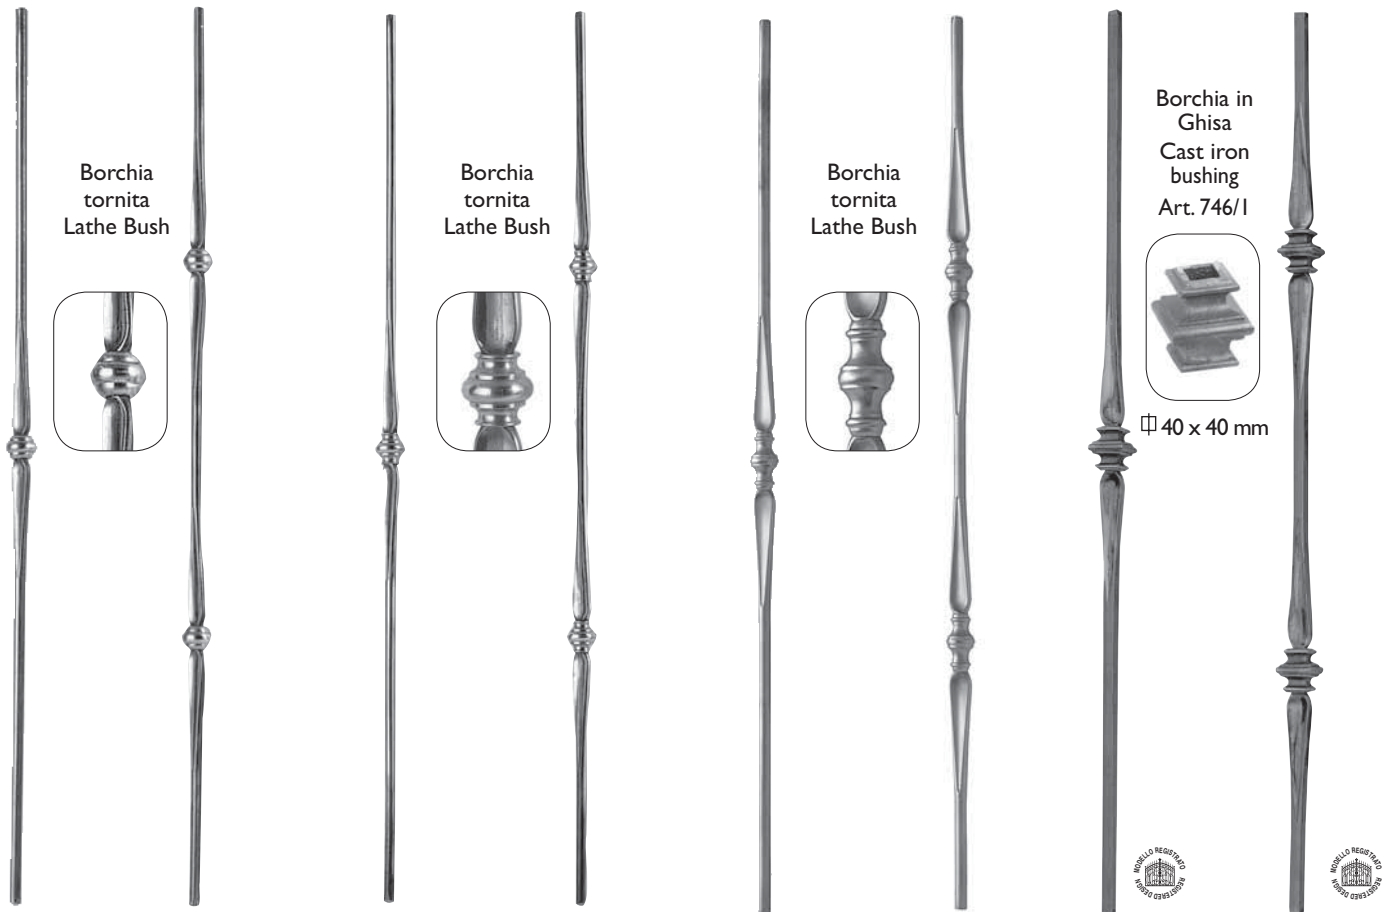

Art. 1177/8  
 Ø 14 mm  
 H 1000 mm

Art. 1177/3  
 Ø 14 mm  
 H 1000 mm

Art. 1177/4  
 Ø 14 mm  
 H 1000 mm

Art. 1179/3  
 Ø 14 mm  
 H 1000 mm

Art. 1179/4  
 Ø 14 mm  
 H 1000 mm

Art. 128/2

Art. 1158/9 Art. 1158/10  
 Ø 14 x 14 mm Ø 14 x 14 mm  
 H 1200 mm H 1200 mm

Borchia in Ghisa  
 Cast iron bushing  
 Art. 746/1

Art. 755/5 Art. 755/6  
 Ø 12 x 12 mm Ø 12 x 12 mm  
 H 900 mm H 900 mm

Art. 1175/1 Art. 1175/2  
 Ø 12 x 12 mm Ø 12 x 12 mm  
 H 1000 mm H 1000 mm

Borchia in Ghisa  
 Cast iron bushing  
 Art. 746/1

Art. 1175/3 Art. 1175/4  
 Ø 12 x 12 mm Ø 12 x 12 mm  
 H 1000 mm H 1000 mm

ARTEFERRO

Art. NEW0040	Art. NEW0041	Art. NEW0042	Art. NEW0043	Art. NEW0044	Art. NEW0045	Art. 1176/1	Art. 1176/2
Ø 14 mm	Ø 14 mm	Ø 14 mm	Ø 14 mm	Ø 14 mm	Ø 14 mm	Ø 12 mm	Ø 12 mm
H 1000 mm	H 1000 mm	H 1000 mm	H 1000 mm	H 1000 mm	H 1000 mm	H 1000 mm	H 1000 mm